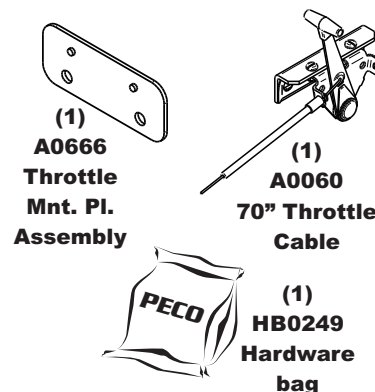

Owner's Manual: Q0476

Drive Type: Briggs & Stratton 6.5HP Vanguard

Revision #: Final Release 10/31/2013

Fits Year(s): 2013 & Newer

A1967 Vac Kit

A1972 Mount Kit

A0619 Throttle Kit

A1771 54" Boot Kit