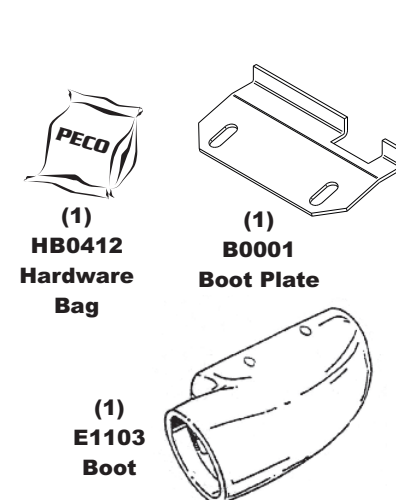

Owner's Manual: Q0476

Drive Type: Briggs & Stratton 6.5HP Vanguard

Revision #: Final Release 10/31/2013

Fits Year(s): 2013 & Newer

A1967 Vac Kit

A1972 Mount Kit

A0619 Throttle Kit

A1771 54" Boot Kit