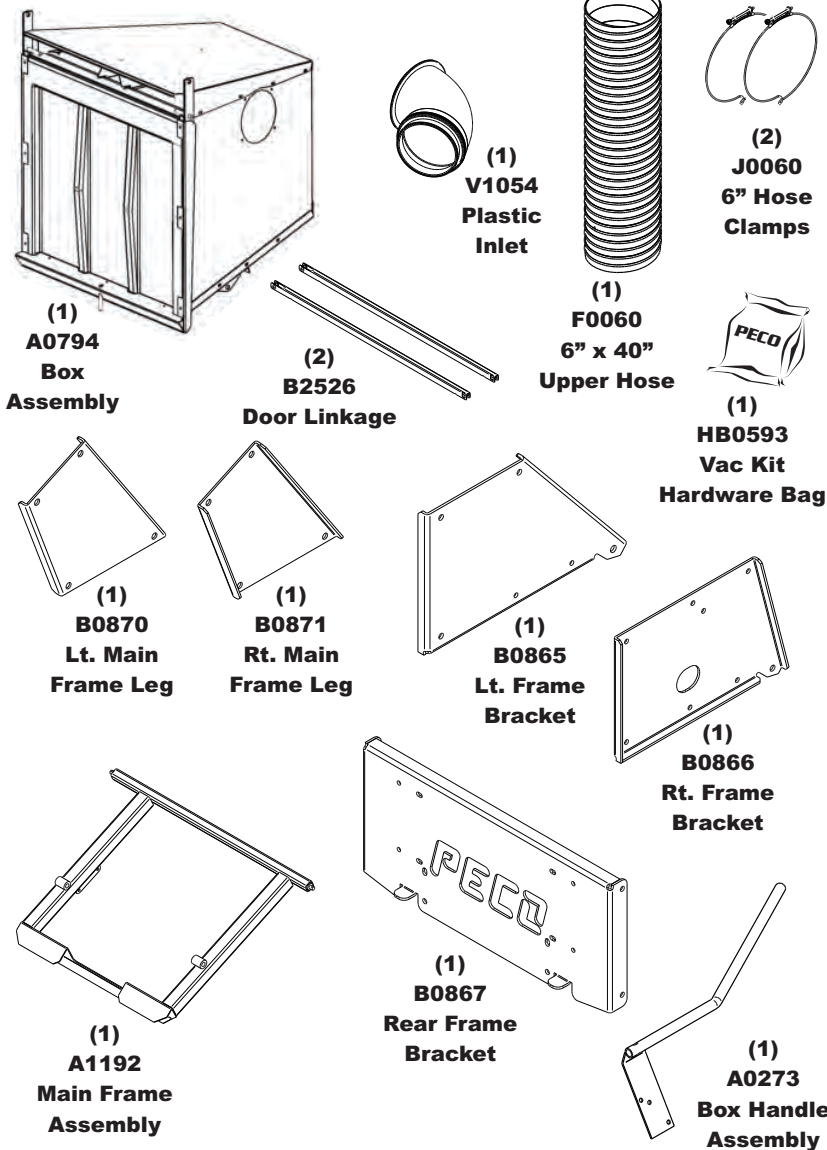

Unit Model #: 06621245

Mower & Type: John Deere Z915B, Z920M, Z920R, Z925M EFI, Z930R

Engine Type: Kohler - CV740, FCV740 / Kawasaki - FX730V, FX801V

Deck Size & Type: 54" 7 Iron II - Commercial

Vac Type: Pro 12 DFS (12 Cu. Ft.)

Owner's Manual: Q0476

Drive Type: Briggs & Stratton 6.5HP Vanguard

Revision #: Final Release 10/31/2013

Fits Year(s): 2013 & Newer

A1967 Vac Kit

A1972 Mount Kit

A0619 Throttle Kit

A1771 54" Boot Kit

A2140 Weight Kit