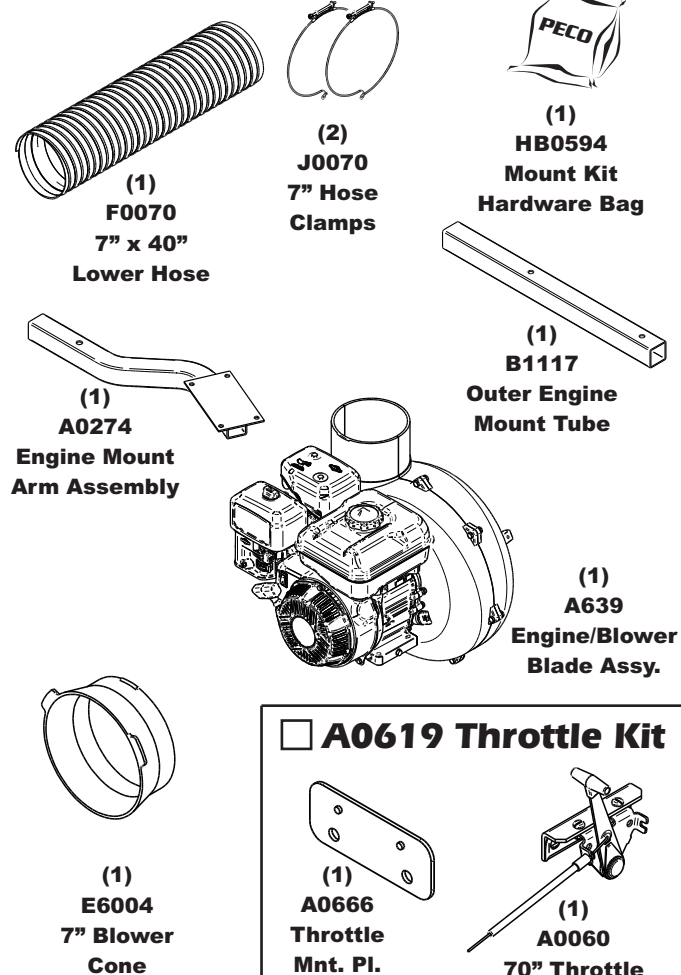

Unit Model #: 06621245

Mower & Type: John Deere Z915B, Z920M, Z920R, Z925M EFI, Z930R

Engine Type: Kohler - CV740, FCV740 / Kawasaki - FX730V, FX801V

Deck Size & Type: 54" 7 Iron II - Commercial

Vac Type: Pro 12 DFS (12 Cu. Ft.)

Owner's Manual: Q0476

Drive Type: Briggs & Stratton 6.5HP Vanguard

Revision #: Final Release 10/31/2013

Fits Year(s): 2013 & Newer

A1967 Vac Kit

A1972 Mount Kit

A0619 Throttle Kit

A1771 54" Boot Kit

A2140 Weight Kit