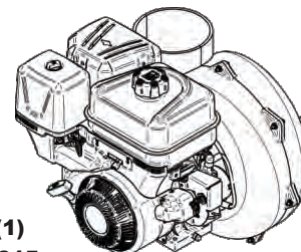

**Unit Model #: 752201**

**Mower:**

**Owner's Manual: Q0059**

**Mower Type:**

**Deck Size:**

**Vac Type: Pro22 (22 Cu. Ft.)**

**Deck Type:**

**Drive Type: B&S 10HP Vanguard**

(1)  
**Engine Drive Box**

(1)  
**A7501**  
22 Cu. Ft.  
Box Assy.

(1)  
**Components Box**

**Engine Drive Box**

(1)  
**A615**  
B&S 10HP  
Engine Assy

(1)  
**A1212**  
Throttle  
Plate Assy

(1)  
**E6008**  
8" Blower  
Cone

(1)  
**A2152**  
Wiring Kit  
HW Bag

**Components Box Contents**

(2)  
**J0070**  
6" Hose  
Clamps

(1)  
**HB0704**  
Inlet Kit  
HW Bag

(1)  
**HB0807**  
Vac Kit  
HW Bag

(2)  
**J0080**  
8" Hose  
Clamps