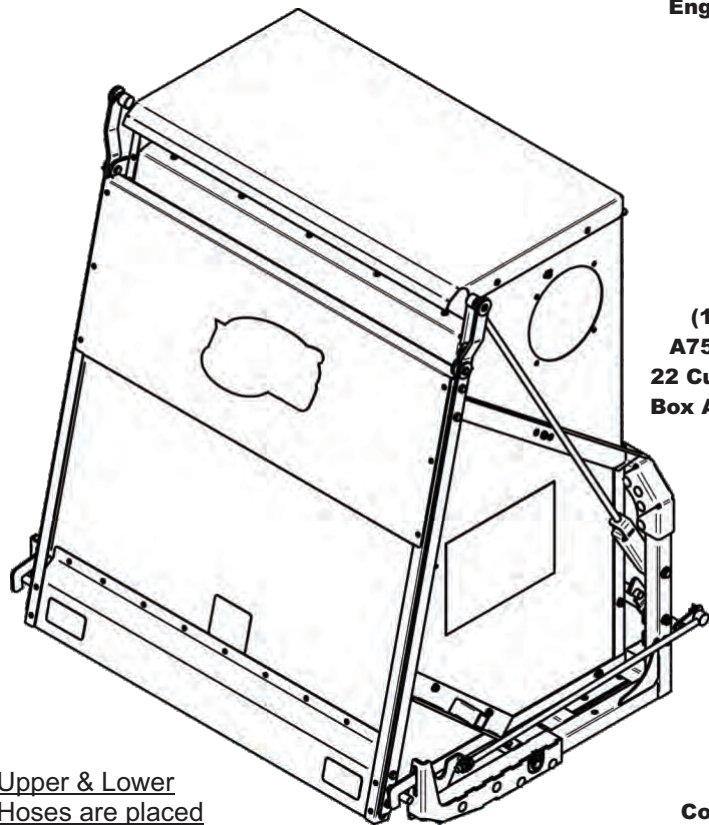

**Unit Model #: 752201**

**Mower:**

**Owner's Manual: Q0059**

**Mower Type:**

**Deck Size:**

**Vac Type: Pro22 (22 Cu. Ft.)**

**Deck Type:**

**Drive Type: B&S 10HP Vanguard**

**Revision #: 0**

**Fits Year(s): 2019 & Newer**

**Crate Contents**

Upper & Lower Hoses are placed inside the Box Assembly

(1)  
**F0080-70**  
8" x 70"  
Lower Hose

(1)  
**F0070-32**  
7" x 32"  
Upper Hose

(1)  
**Engine Drive Box**

(1)  
**A7501**  
22 Cu. Ft.  
Box Assy.

(1)  
**Components Box**

**Engine Drive Box**

(1)  
**A615**  
B&S 10HP  
Engine Assy

(1)  
**A1212**  
Throttle  
Plate Assy

(1)  
**E6008**  
8" Blower  
Cone