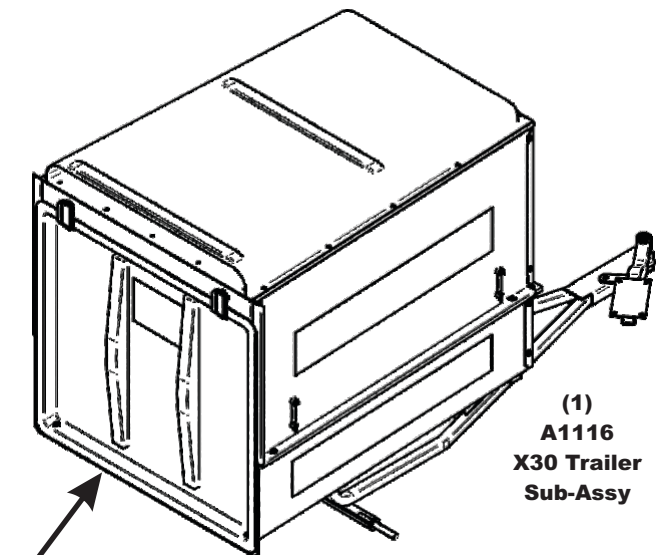

Unit Model #: 7930

Mower:

Owner's Manual: Q0547

Mower Type:

Deck Size:

Vac Type: X30 Trailer Vac

Deck Type:

Drive Type: 6.5HP Briggs & Stratton Vanguard

Revision #: 1 - Updated on 09/10/2019 - XY

Fits Year(s): 2013 & Newer

Crate Contents

(1)
A1116
X30 Trailer
Sub-Assy

The contents below are placed inside of the X30 Trailer Sub-Assy

(1)
F0070-66
7" x 66"
Lower Hose