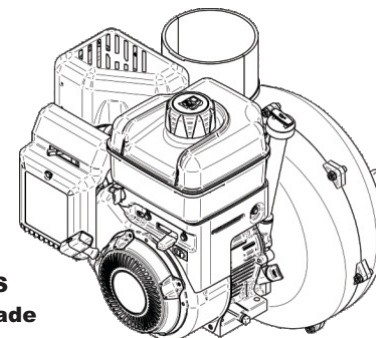

Unit Model #: 7930

Mower:

Owner's Manual: Q0547

Mower Type:

Deck Size:

Vac Type: X30 Trailer Vac

Deck Type:

Drive Type: 6.5HP Briggs & Stratton Vanguard

(1)
F0060-60
6" x 60"
Upper Hose

(1)
A0263
Tail Gate
Assy

(2)
H5001
Wheel & Tire

(1)
B3492
Dump
Handle

(1)
Components
Box

Components Box Contents

(2)
J0060
6" Hose
Clamps

(2)
J0070
7" Hose
Clamps

(1)
E6004
7" Blower
Cone

(1)
A639
6.5HP B&S
Assy w/ 4-Blade
Impeller

(1)
A08155
X30 Trailer
Hardware
Bag

A0121 Small Universal Boot Kit

(1)
A0849
Boot Kit
HW Bag

(1)
V1018
Universal
Boot / Small

A0137 Large Universal Boot Kit