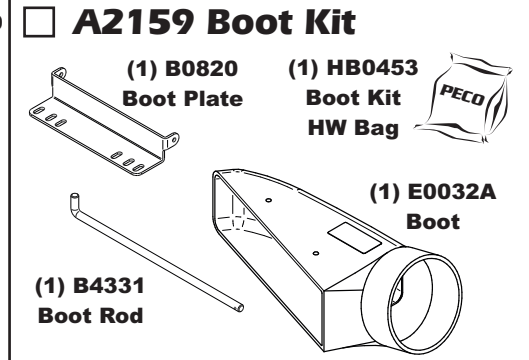

Unit Model #: 49131507 (629KD-001A)

Mower: Country Clipper

Owner's Manual: Q0574

Mower Type: Charger 8000 & 8005 series / Boss XL 9000 & 9005 series

Deck Size: 52" & 60"

Vac Type: Pro3B

Deck Type:

Drive Type: PTO-X

Revision #: 1 - Updated for 2022 MY - XY (April 2021)

Fits Year(s): 2021-Newer

A2328 Vac Kit

A2327 Mount Kit

A2159 Boot Kit

A2162 Quad Weight Kit \ Single Caster

A2162 Quad Weight Kit \ Single Caster