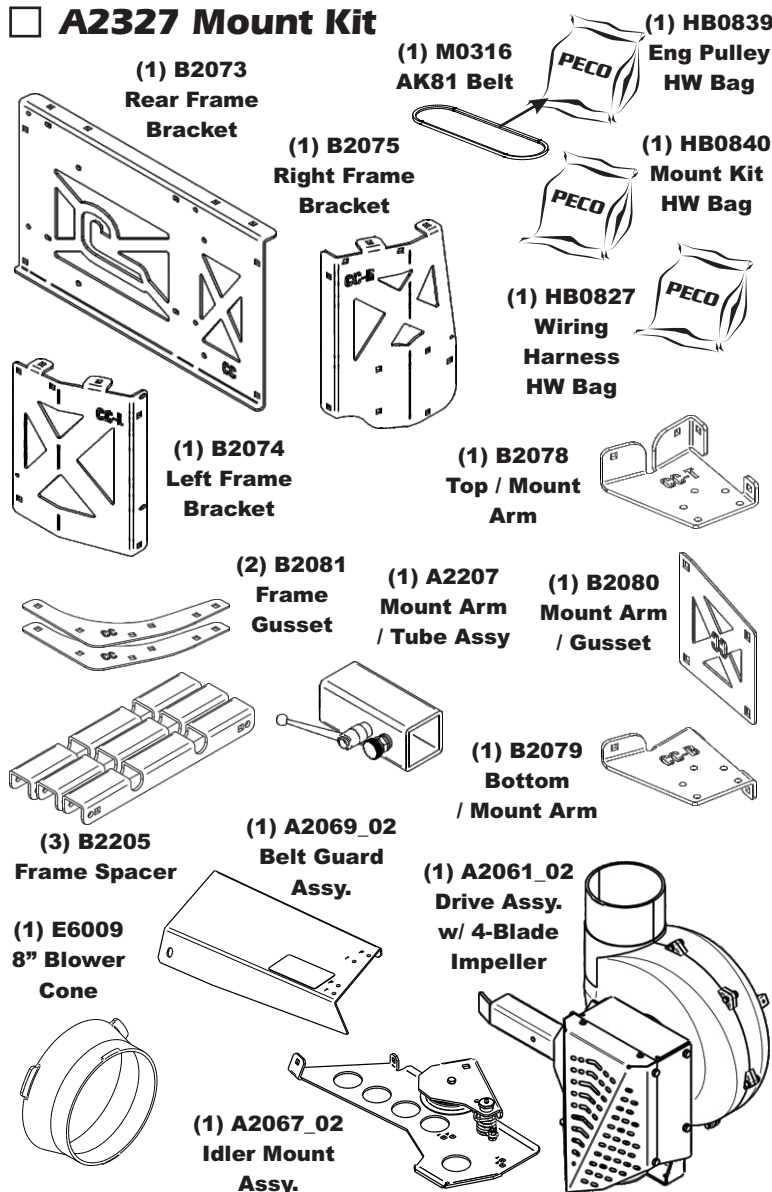

Unit Model #: 49131507 (629KD-001A)

Mower: Country Clipper

Owner's Manual: Q0574

Mower Type: Charger 8000 & 8005 series / Boss XL 9000 & 9005 series

Deck Size: 52" & 60"

Vac Type: Pro3B

Deck Type:

Drive Type: PTO-X

Revision #: 1 - Updated for 2022 MY - XY (April 2021)

Fits Year(s): 2021-Newer

A2328 Vac Kit

A2327 Mount Kit

A2159 Boot Kit

A2162 Quad Weight Kit \ Single Caster

A2162 Quad Weight Kit \ Single Caster