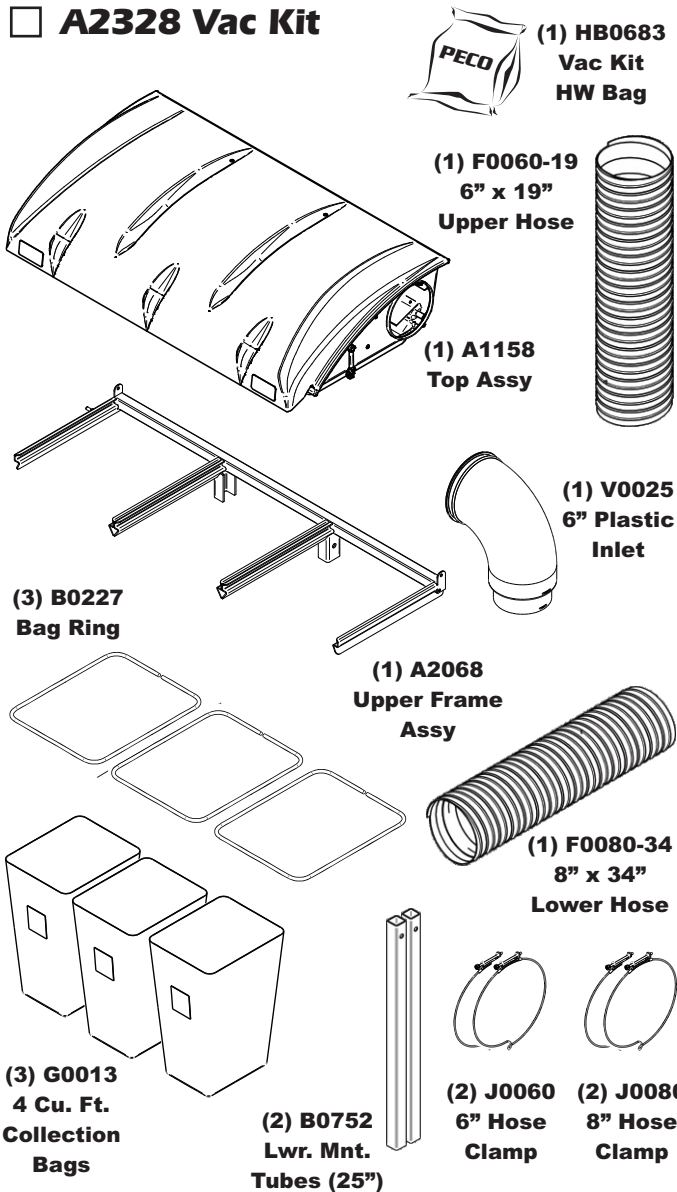

Unit Model #: 49131507 (629KD-001A)

Mower: Country Clipper

Owner's Manual: Q0574

Mower Type: Charger 8000 & 8005 series / Boss XL 9000 & 9005 series

Deck Size: 52" & 60"

Vac Type: Pro3B

Deck Type:

Drive Type: PTO-X

Revision #: 1 - Updated for 2022 MY - XY (April 2021)

Fits Year(s): 2021-Newer

A2328 Vac Kit

A2327 Mount Kit

A2159 Boot Kit

A2162 Quad Weight Kit \ Single Caster

A2162 Quad Weight Kit \ Single Caster