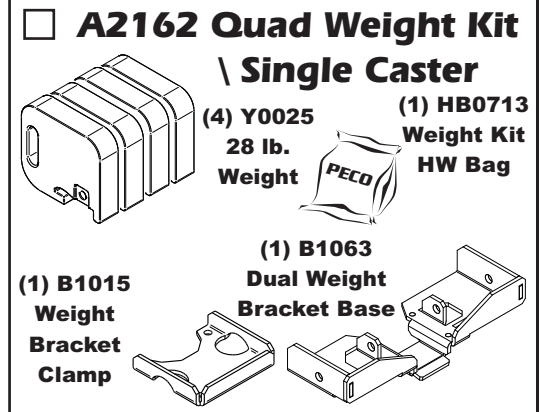

☐ **A2162 Quad Weight Kit \ Single Caster**