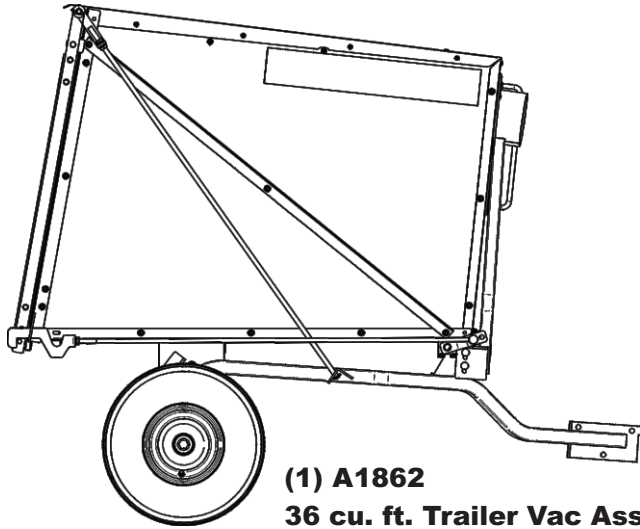

Unit Model #: 793603 (B&S 6.5 HP)

Drive Type: 36 cu. ft. Estate Series

Mower Type: Briggs & Stratton - 6.5 HP Vanguard

Mower Type: Universal

Vac Type: Engine Driven Trailer Vac

Manual: Q0573

Revision: 4 - Updated - KR (August 2022)

**(1) A1862
36 cu. ft. Trailer Vac Assy.**

**(1) A2200
Jack Stand
(Standard)**

**(1) A2201
Jack Stand
w/ Wheel
(Optional)**

**(1) A0242
Engine Support Arm**

F0060 - Upper Hose 6" x 45"

J0060 - 6" Hose Clamps