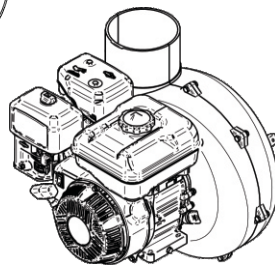

Unit Model #: 793603 (B&S 6.5 HP)

Drive Type: 36 cu. ft. Estate Series

Mower Type: Briggs & Stratton - 6.5 HP Vanguard

Mower Type: Universal

Vac Type: Engine Driven Trailer Vac

Manual: Q0573

Revision: 4 - Updated - KR (August 2022)

**(1) A1862
36 cu. ft. Trailer Vac Assy.**

**(1) A2200
Jack Stand
(Standard)**

**(1) A2201
Jack Stand
w/ Wheel
(Optional)**

**(1) A0242
Engine Support Arm**

F0060 - Upper Hose 6" x 45"

J0060 - 6" Hose Clamps

**(1) A0243
Engine Mount**

Select the Boot Kit

**(1) A08167
Unit HW Bag**

**(1) A0380
Tongue Assy.**

A639 - B&S 6.5HP Vanguard

A2339 - Universal Small Boot Kit/ Small Hsg

A2338 Universal Large Boot Kit / Small Hsg