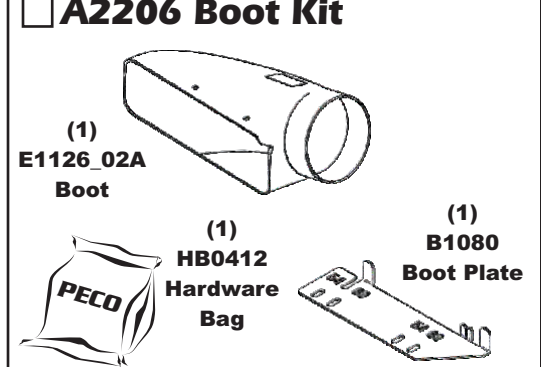

Unit Model #: 28651201 (PC-28651201)

Mower: Kubota

Owner's Manual: Q0536

Mower Type: Z700 Series

Deck Size: 54" & 60"

Vac Type: P12 (12 Cu. Ft.)

Deck Type:

Drive Type: PTO-X Driven

Revision #: 3 - Updated Mount Kit - XY 3/3/2020

Fits Year(s): 2018 & Newer

A2205 Vac Kit

A2203 Mount Kit

A2206 Boot Kit

A2162 Quad Weight Kit / Single Caster

A2121 Dual Weight Kit / Single Caster