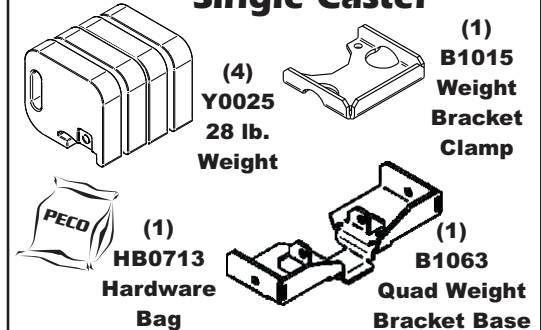

☐ **A2162 Quad Weight Kit / Single Caster**