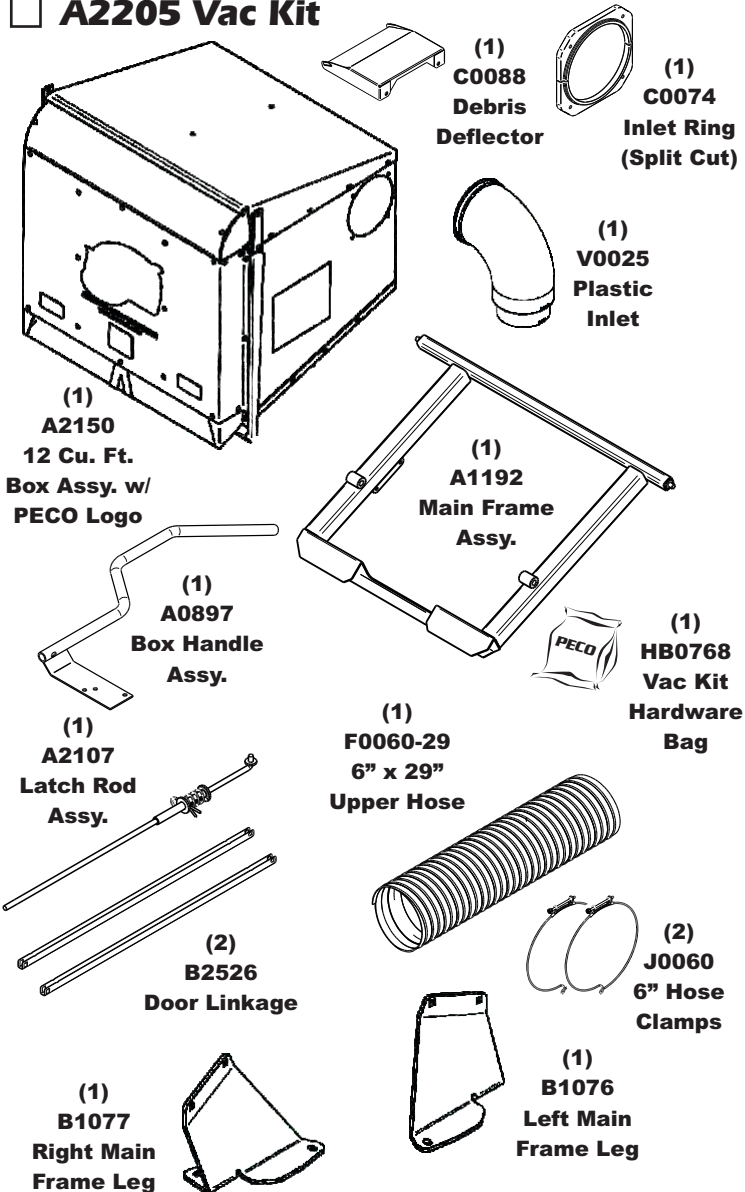

Unit Model #: 28651201 (PC-28651201)

Mower: Kubota

Owner's Manual: Q0536

Mower Type: Z700 Series

Deck Size: 54" & 60"

Vac Type: P12 (12 Cu. Ft.)

Deck Type:

Drive Type: PTO-X Driven

Revision #: 3 - Updated Mount Kit - XY 3/3/2020

Fits Year(s): 2018 & Newer

A2205 Vac Kit

A2203 Mount Kit

A2206 Boot Kit

A2162 Quad Weight Kit / Single Caster

A2121 Dual Weight Kit / Single Caster