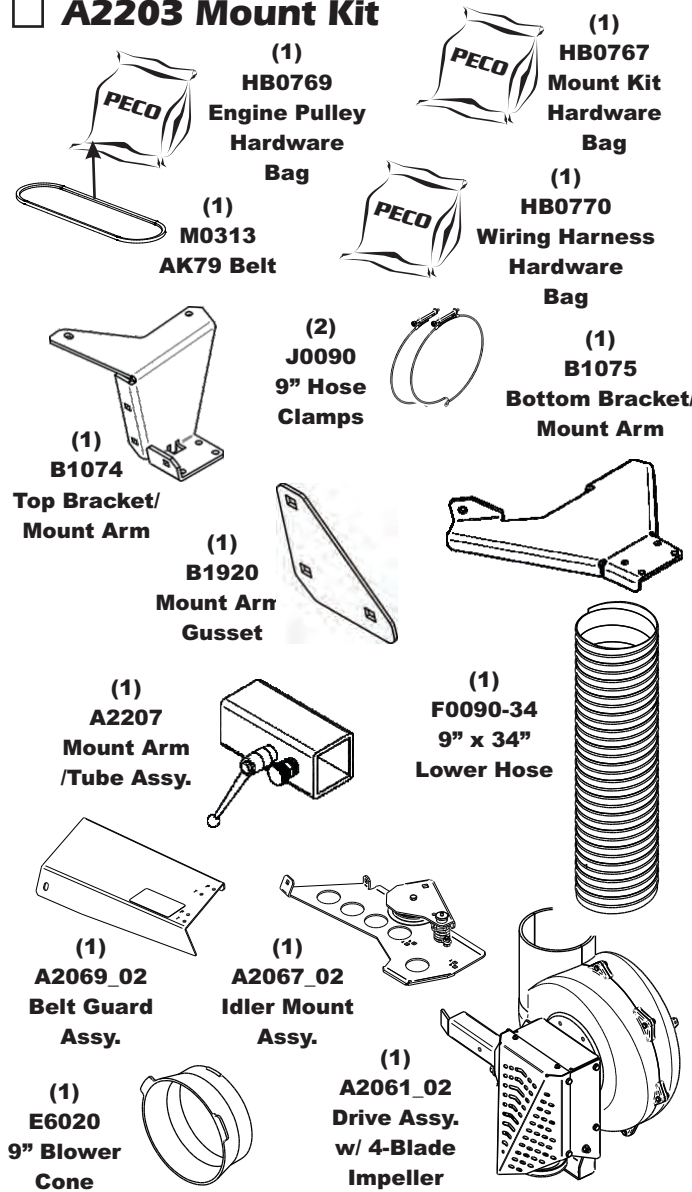

Unit Model #: 28651201 (PC-28651201)

Mower: Kubota

Owner's Manual: Q0536

Mower Type: Z700 Series

Deck Size: 54" & 60"

Vac Type: P12 (12 Cu. Ft.)

Deck Type:

Drive Type: PTO-X Driven

Revision #: 3 - Updated Mount Kit - XY 3/3/2020

Fits Year(s): 2018 & Newer

A2205 Vac Kit

A2203 Mount Kit

A2206 Boot Kit

A2162 Quad Weight Kit / Single Caster

A2121 Dual Weight Kit / Single Caster