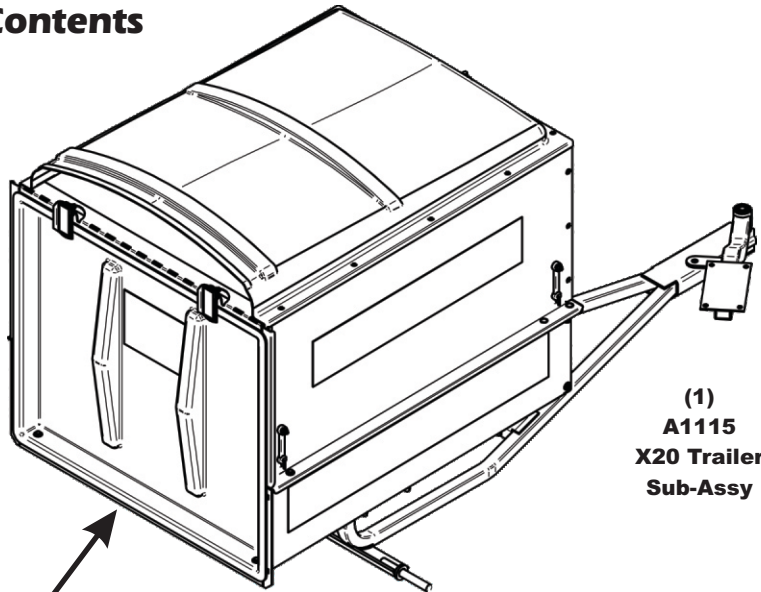

Revision #:

Fits Year(s):

Crate Contents

(1)
A1115
X20 Trailer
Sub-Assy

The contents below are placed inside of the X20 Trailer Sub-Assy

(1)
F0070-66
7" x 66"
Lower Hose

(1)
A0262
Tail Gate
Assy

(1)
F0060-60
6" x 60"
Upper Hose

(2)
H5001
Wheel & Tire

(1)
Components
Box

(1)
B3492
Dump
Handle

Components Box Contents

(2)
J0060
6" Hose
Clamps

(2)
J0070
7" Hose
Clamps

(1)
HB0883
X20_X30 Trailer
Hardware Bag

(1)
E6004
7" Blower
Cone